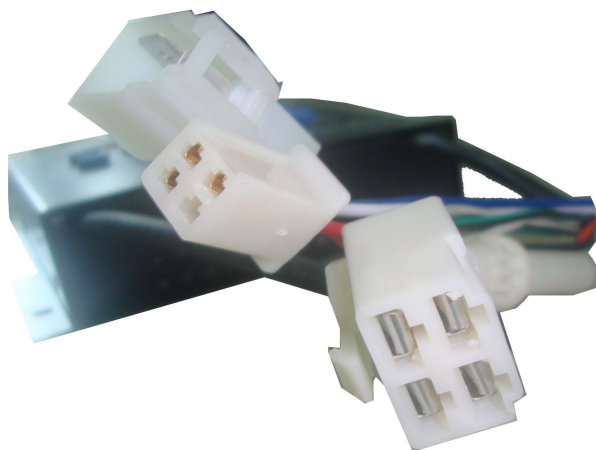

## GPS automated multimedia station announcer system with LCD simultaneous display

型号 (Model NO.): SH-AB603

产品图片:  
Product Image:

1. 多媒体播放盒 (Media Player Box)

2. 接口端子 (Interface Terminal)

3. 播放盒锁  
(Media Player Box lock)

4. USB接口和CF卡插槽 (USB port and CF card slot)